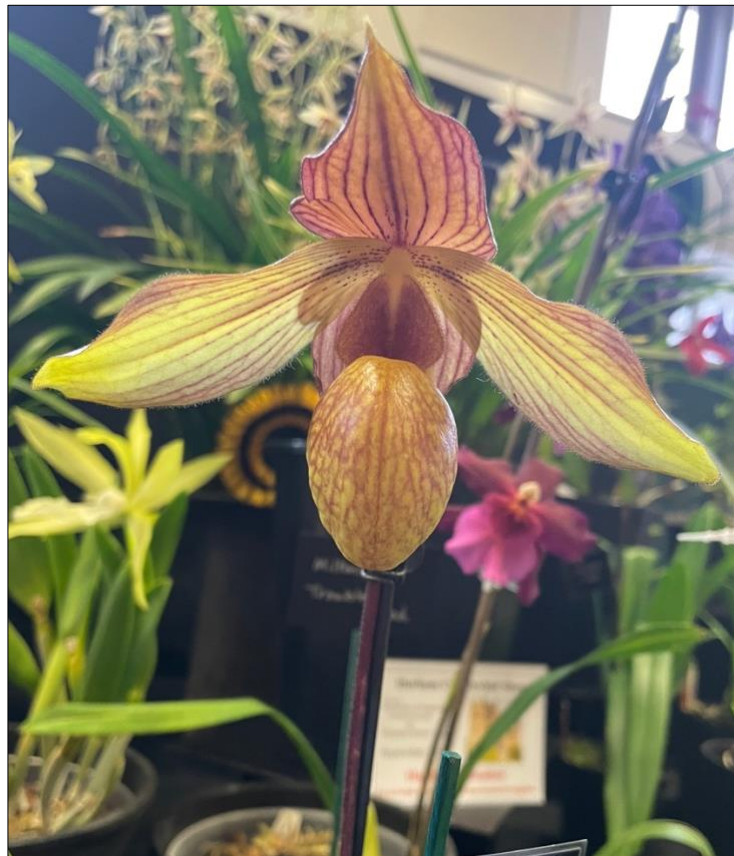

Richard's **Paph. helenae** took the rosette for **Best Paphiopedilum Species** and his **Phrag. Carol Kanzer** (below) the rosette for **Best Phragmipedium Hybrid**

Winning the rosette for **Best Laeliinae Hybrid**: Philippa's **Brassavola Jimminey Cricket**

Highly Commended: David's **Neofinetia falcata**

Highly Commended: Dorothy's **Vanda Black Magic**

Highly Commended: Richard's **Paphiopedium armeniacum x Isobel**

Highly Commended: Phil's **Oncidopsis Anquetil**

Highly Commended: George's **Vanda Blue Magic**

Highly Commended: Philippa's **Dendrobium moniliforme**

Highly Commended: Richard's **Paphiopedilum Transvaal Highfield**

Highly Commended: Both of Barry's plants of **Cymbidium ensifolium**. The plant above had 7 spikes.